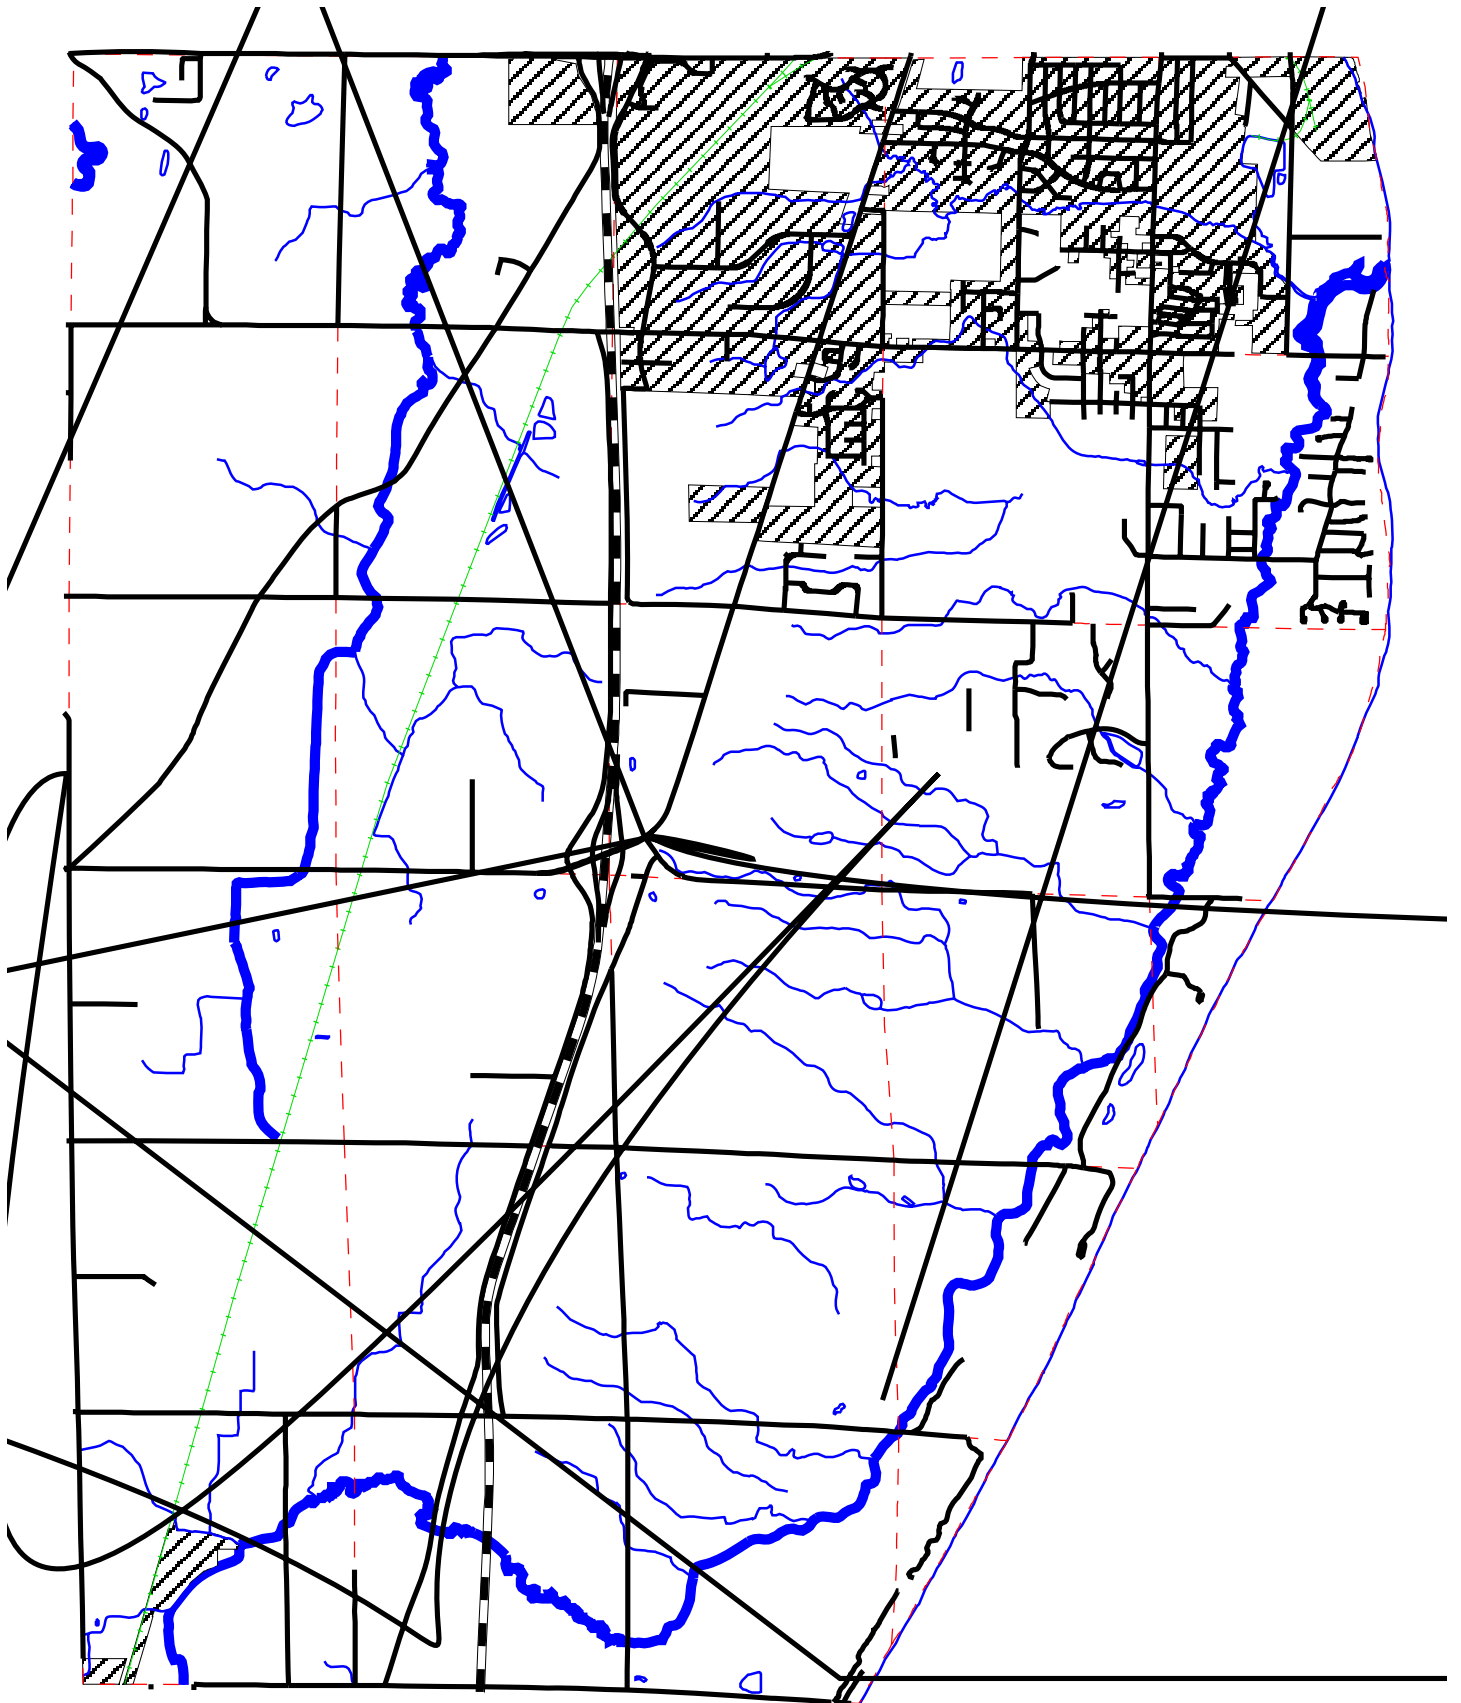

Watersheds

Town of Wilson

Sheboygan County, Wisconsin

Source: WDNR; Town of Wilson; Sheboygan County; Bay-Lake Regional Planning Commission, 2007.

Wetlands

Town of Wilson

Sheboygan County, Wisconsin

Map 5.9

Source: WDNR; Town of Wilson; Sheboygan County; Bay-Lake Regional Planning Commission, 2007.