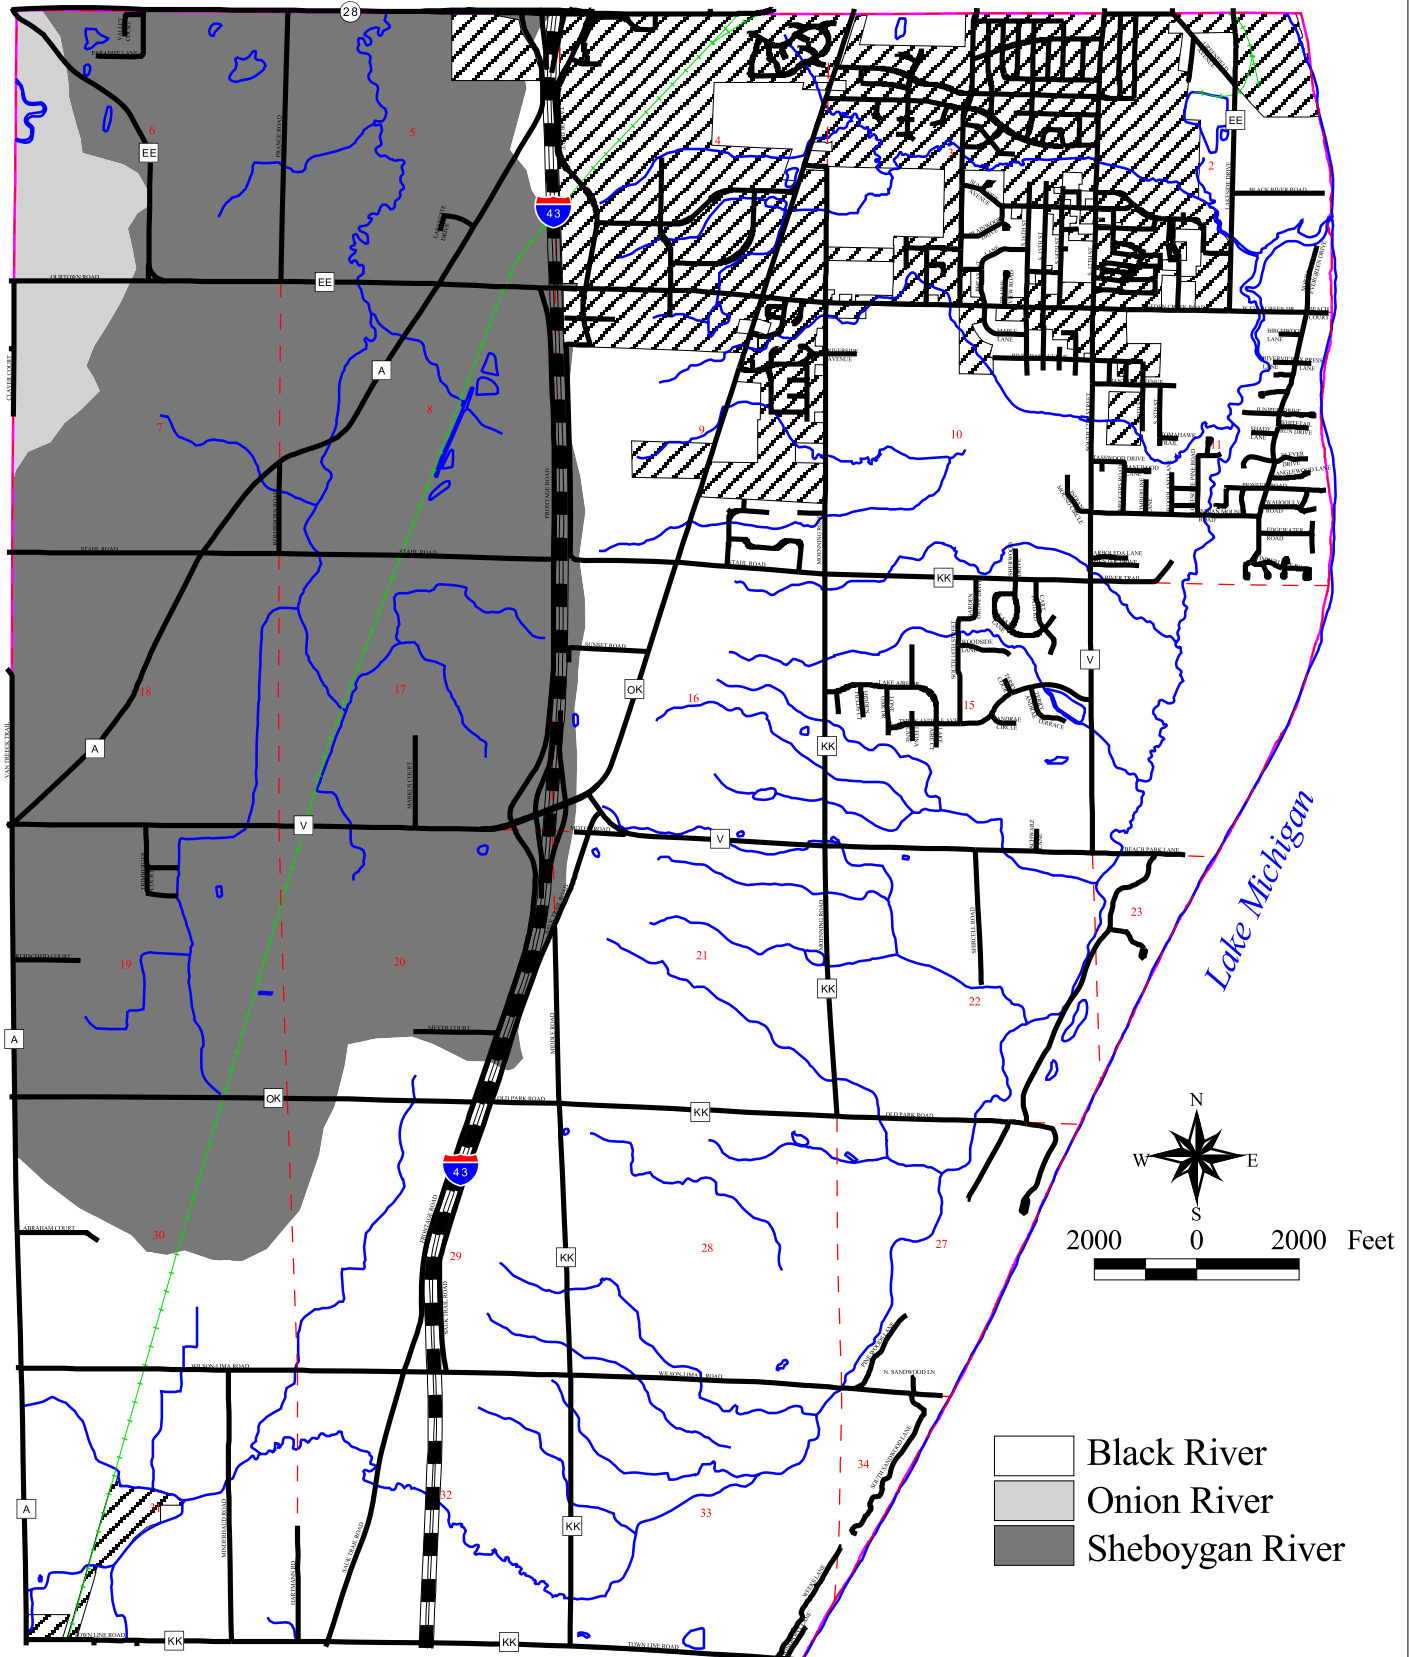

Watersheds

Town of Wilson

Sheboygan County, Wisconsin

Source: WDNR; Town of Wilson; Sheboygan County; Bay-Lake Regional Planning Commission, 2007.

Wetlands

Town of Wilson

Sheboygan County, Wisconsin

Map 5.9

Source: WDNR; Town of Wilson; Sheboygan County; Bay-Lake Regional Planning Commission, 2007.