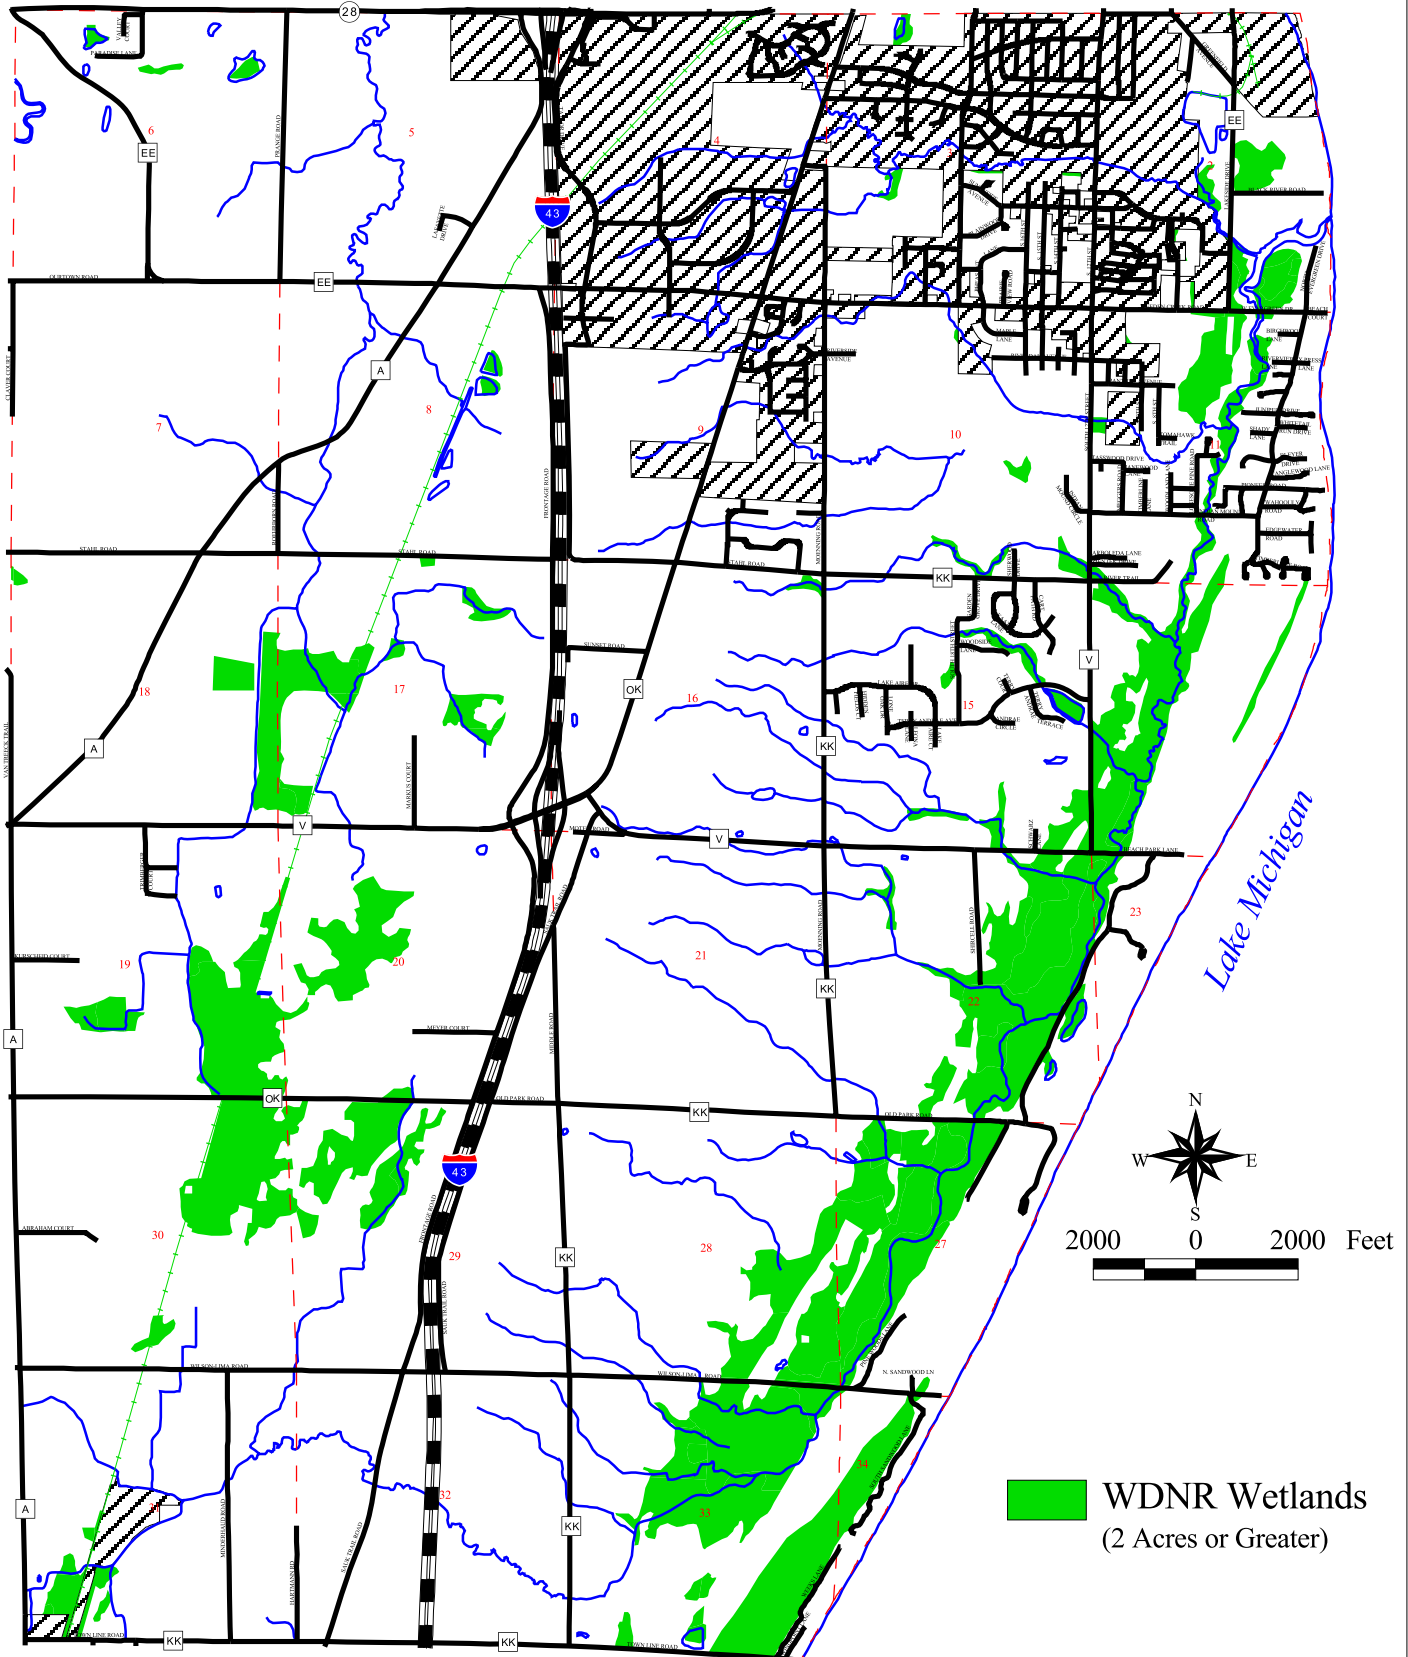

Watersheds

Town of Wilson

Sheboygan County, Wisconsin

Source: WDNR; Town of Wilson; Sheboygan County; Bay-Lake Regional Planning Commission, 2007.

Wetlands

Town of Wilson

Sheboygan County, Wisconsin

Map 5.9

Source: WDNR; Town of Wilson; Sheboygan County; Bay-Lake Regional Planning Commission, 2007.